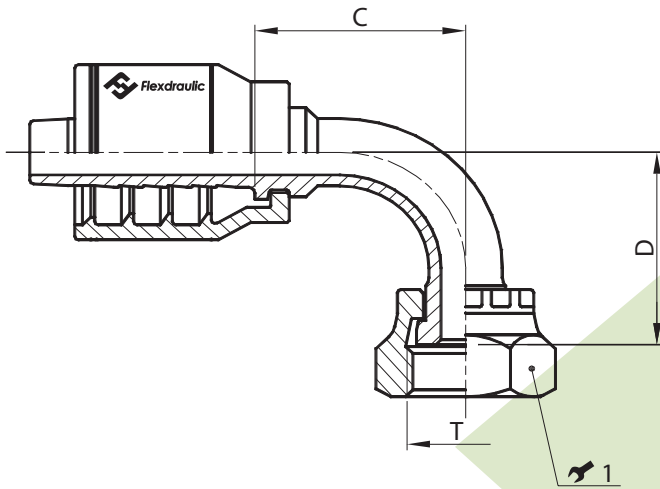

ORFS (O-Ring Face Seal)

ORFS Female Swivel - 90° Elbow

! For ORFS O-rings, see table on page 29

Part #	Hose I.D.		Face Seal (T)		Cutoff (C)	Drop (D)	Wrench	
	Inch	Size	Size	Thread	Inch	Inch	1 (Inch)	1 (mm)
A04-A24	1/4"	-04	04	9/16" - 18	1.14"	0.98"	3/4"	19
A04-A26	1/4"	-04	06	1 1/16" - 16	1.06"	1.06"	7/8"	22
A06-A24	3/8"	-06	04	9/16" - 18	1.16"	0.98"	3/4"	19
A06-A26	3/8"	-06	06	1 1/16" - 16	1.28"	1.10"	7/8"	22
A06-A28	3/8"	-06	08	1 3/16" - 16	1.30"	1.18"	1 5/16"	24
A08-A26	1/2"	-08	06	1 1/16" - 16	1.56"	1.34"	7/8"	22
A08-A28	1/2"	-08	08	1 3/16" - 16	1.59"	1.18"	1 5/16"	24
A08-A30	1/2"	-08	10	1" - 14	1.73"	1.34"	1 3/16"	30
A08-A32	1/2"	-08	12	1 3/16" - 12	1.63"	1.54"	1 7/16"	36
A10-A30	5/8"	-10	10	1" - 14	2.20"	2.01"	1 3/16"	30
A10-A32	5/8"	-10	12	1 3/16" - 12	2.22"	2.03"	1 7/16"	36
A12-A32	3/4"	-12	12	1 3/16" - 12	2.34"	2.03"	1 7/16"	36
A12-A36	3/4"	-12	16	1 7/16" - 12	2.34"	2.26"	1 5/8"	41
A16-A36	1"	-16	16	1 7/16" - 12	2.81"	2.80"	1 5/8"	41

One Piece Bite The Wire